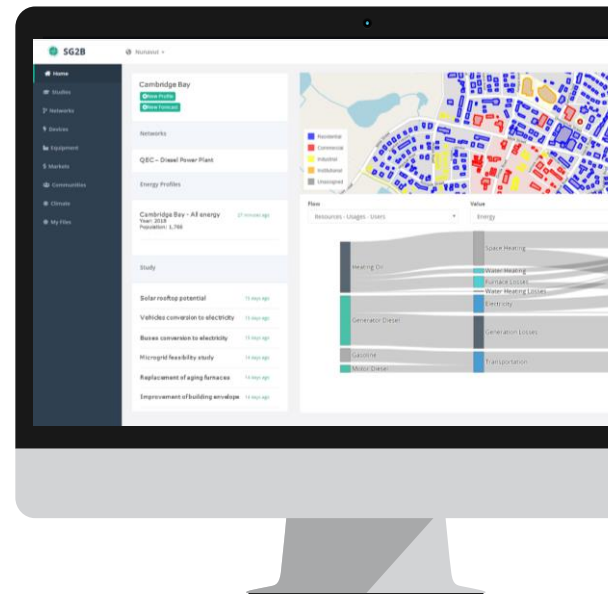

## THE SG2B PLATFORM

# An integrated energy planning process

Modernize your buildings, your transports and your energy networks on the same platform.

## THE TECHNOLOGY

# A smart grid and smart city energy planning tool

- An open Geographical Information System
- An equipment and energy resources library
- Multivariable simulations over the long term
- New technologies impact on cost and GHG